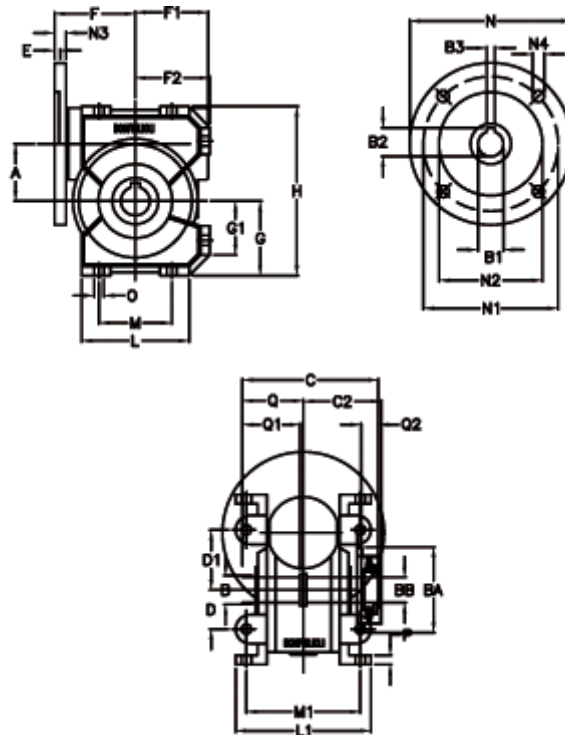

# Data Sheet

Article number: 390204910002236  
 Description: Worm Gear with Torque Limiter  
 VF 49-L2-U-100 P63B5

## Measures

a = 49.5	C2 = 63.5	g = 64.5	N = 140	Q1 = 41
B = 25	D = 34	G1 = 46.5	N1 = 115	Q2 = 15
B1 E7 = 11	D1 = 52	H = 146.5	N2 = 95	
B2 = 12.8	Description = VF 49U-xx-63B5	H1 = 110.5	N3 = 10.5	
B3 H9 = 4	E = 3.0	L = 93	N4 = 9.5	
BA = 63	F = 70	L1 = 117	O = 8.5	
BB H7 = 14	F1 = 63	m = 63	P = 8	
C = 105	F2 = 64.5	M1 = 98.5	Q = 51.0	